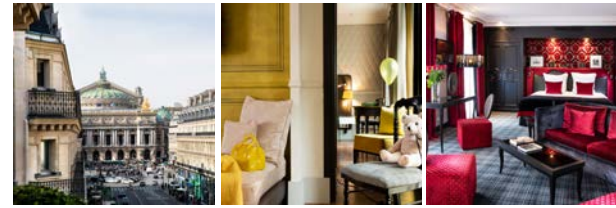

Hôtel Edouard 7*****
Opera • Paris

- 1 X JUNIOR SUITE CLASSIC OPERA VIEW
- 2 X SUITE OPERA VIEW CLASSIC OPERA VIEW
- 5 X SUPERIOR OPERA VIEW CLASSIC OPERA VIEW
- 2 X DELUXE OPERA VIEW DELUXE OPERA VIEW

On request

Baby Cot OR Extra Bed from Deluxe Opera Rooms
Extra Bed : 150€/night from 12 years old • Free for - 12 years old

7 X Sofa Bed : Suites & Junior Suites
150€/night from 12 years old • Free for children - 12 years old

Our family rooms...