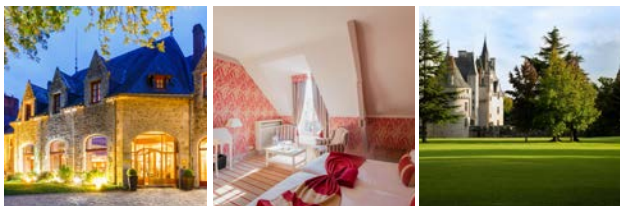

2 X DELUXE ELEGANCE

1 X JUNIOR SUITE ELEGANCE

6 X 1 BEDROOM VILLA

3 X 2 BEDROOMS VILLA

Baby Cot from Elegance rooms

8 X Sofa Bed : Deluxe, Junior Suite & 1 Bedroom Villa
50€/night from 12 years old • Free for children - 12 years old

For your kids

Discover the B Signature amenities for your little ones, as soon as you arrive in your room... They will leave with a lot of memories!